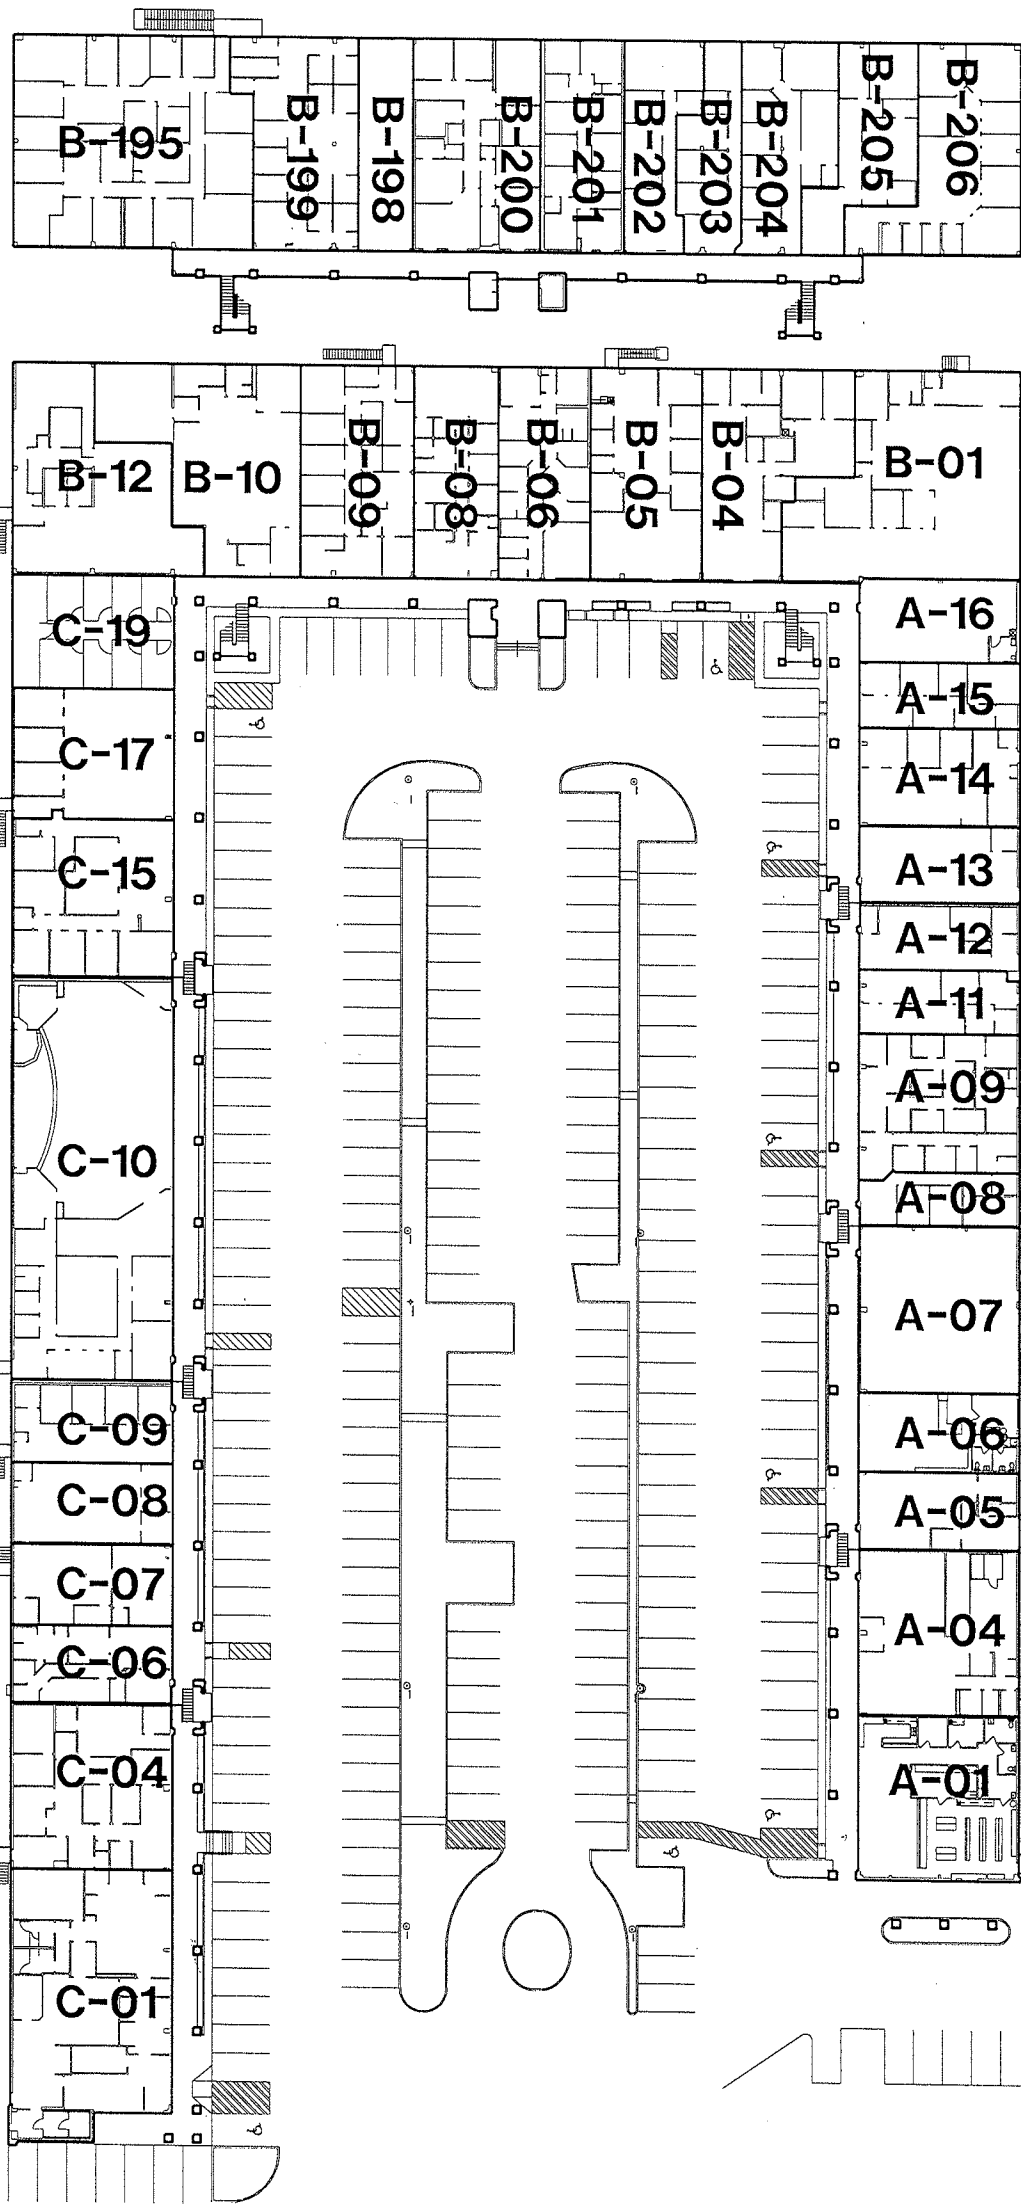

A100 LEASE PLAT

SCALE: 1" = 60'-0"

SCALE: 1"=60'-0"
SQ. FT.:
DATE: 4/25/16
RE NO.: 1599
REVISIONS:

LEASE PLAT
Lakeway Plaza
 Lakeway, Texas Travis County